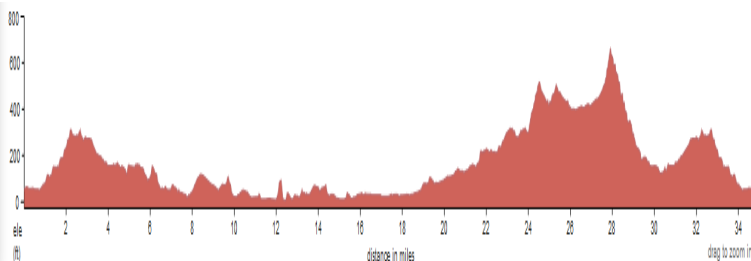

Petaluma Creamery-Novato Wetlands Loop

Petaluma Creamery

621 Western Avenue, Petaluma, Ca

At	Go	On	For
0.0	L	Western Ave (West)	0.1
0.1	L	Fair St	0.5
0.6	>	10th St	0.1
0.7	R	D St	3.6
4.3	L	San Antonio Rd	3.4
7.7	R	San Antonio Rd	2.0
9.8	R	frontage road trail	1.0
10.8	>	Redwood Blvd	2.3
13.0	L	Atherton Ave	1.9
14.9	R	Olive Ave	2.5
17.4	L	4th St	0.3
17.7	R	Grant Ave.	0.3
18.0	L	Creekside Bakery (past Lucky's)	0.2
18.2	L	Grant and Avenue and th	0.2
18.4	R	Novato Blvd	7.9
26.3	R	Point Reyes-Petaluma Rd	1.3
27.6	>	Red Hill Rd	2.8
30.4	>	D St	3.8
34.2	L	10th St	0.1
34.3	>	Fair St	0.5
34.8	R	Western Ave	0.1
34.9	E	Petlauma Creamery	

Terrain: 3. Moderate grades; Mileage: 34.9

Petaluma Creamery-Novato Wetlands Loop

Petaluma Creamery

621 Western Avenue, Petaluma, Ca

At	Go	On	For
0.0	L	Western Ave (West)	0.1
0.1	L	Fair St	0.5
0.6	>	10th St	0.1
0.7	R	D St	3.6
4.3	L	San Antonio Rd	3.4
7.7	R	San Antonio Rd	2.0
9.8	R	frontage road trail	1.0
10.8	>	Redwood Blvd	2.3
13.0	L	Atherton Ave	1.9
14.9	R	Olive Ave	2.5
17.4	L	4th St	0.3
17.7	R	Grant Ave.	0.3
18.0	L	Creekside Bakery (past Lucky's)	0.2
18.2	L	Grant and Avenue and th	0.2
18.4	R	Novato Blvd	7.9
26.3	R	Point Reyes-Petaluma Rd	1.3
27.6	>	Red Hill Rd	2.8
30.4	>	D St	3.8
34.2	L	10th St	0.1
34.3	>	Fair St	0.5
34.8	R	Western Ave	0.1
34.9	E	Petlauma Creamery	

Len Hirschi 480-9790

Map at <https://ridewithgps.com/routes/28855853>

Sonoma Emergency 707-565-2121

Marin Emergency 415-472-0911